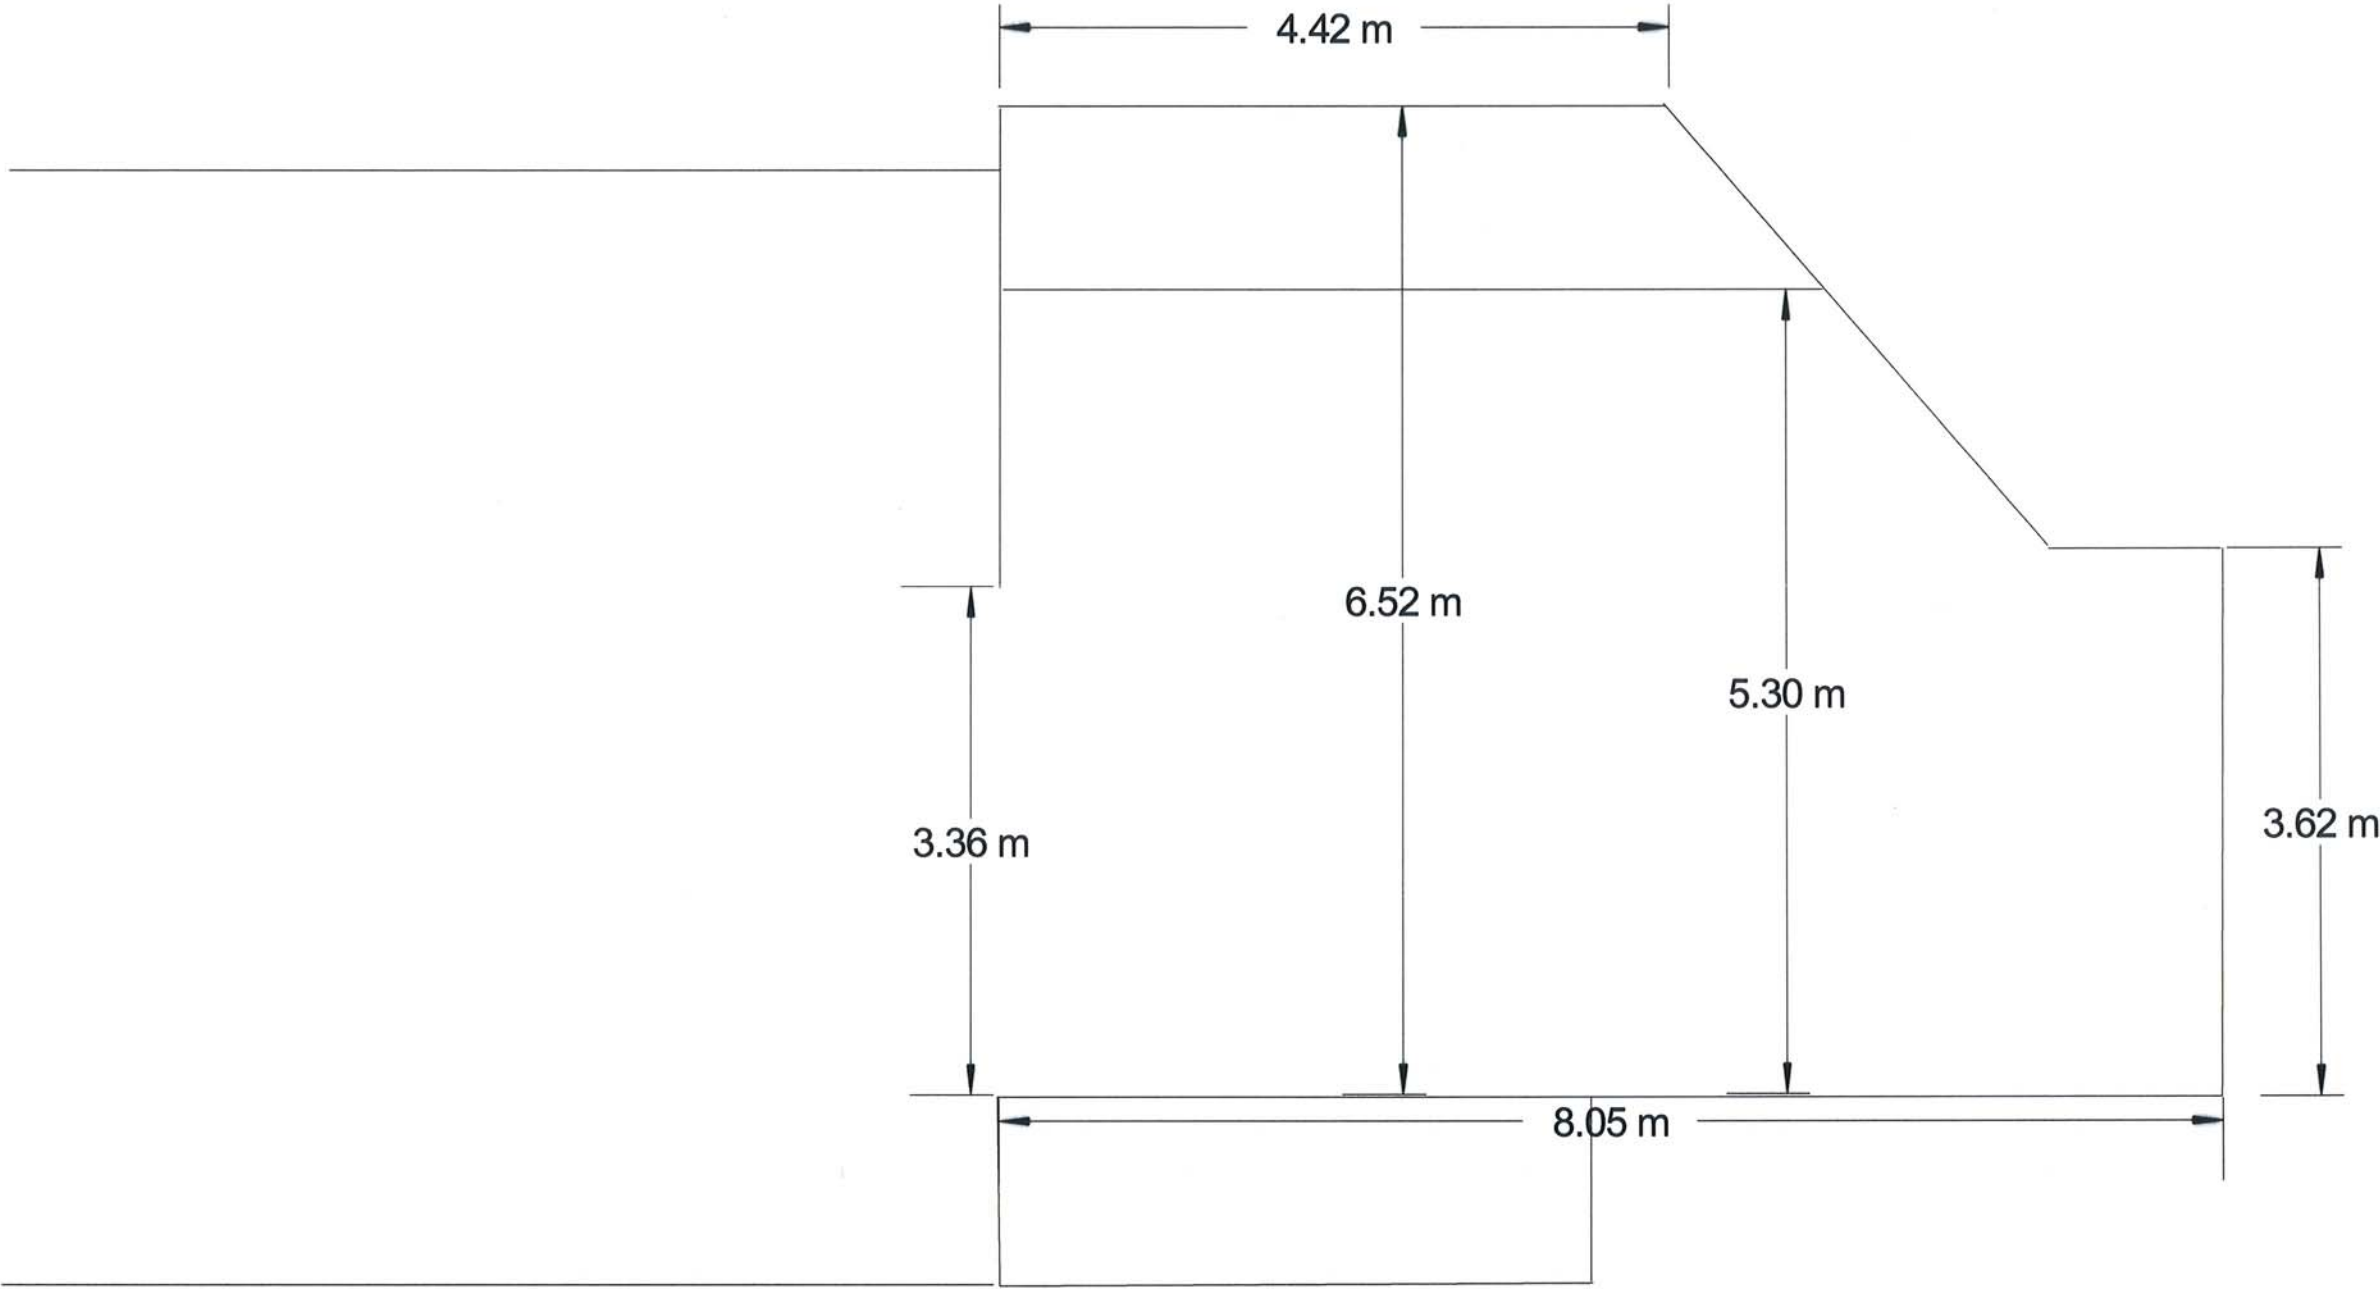

THE THEATRE CHIPPING NORTON

2 Spring Street | Chipping Norton | Oxfordshire OX7 5NL

Side elevation
Scale 1:50