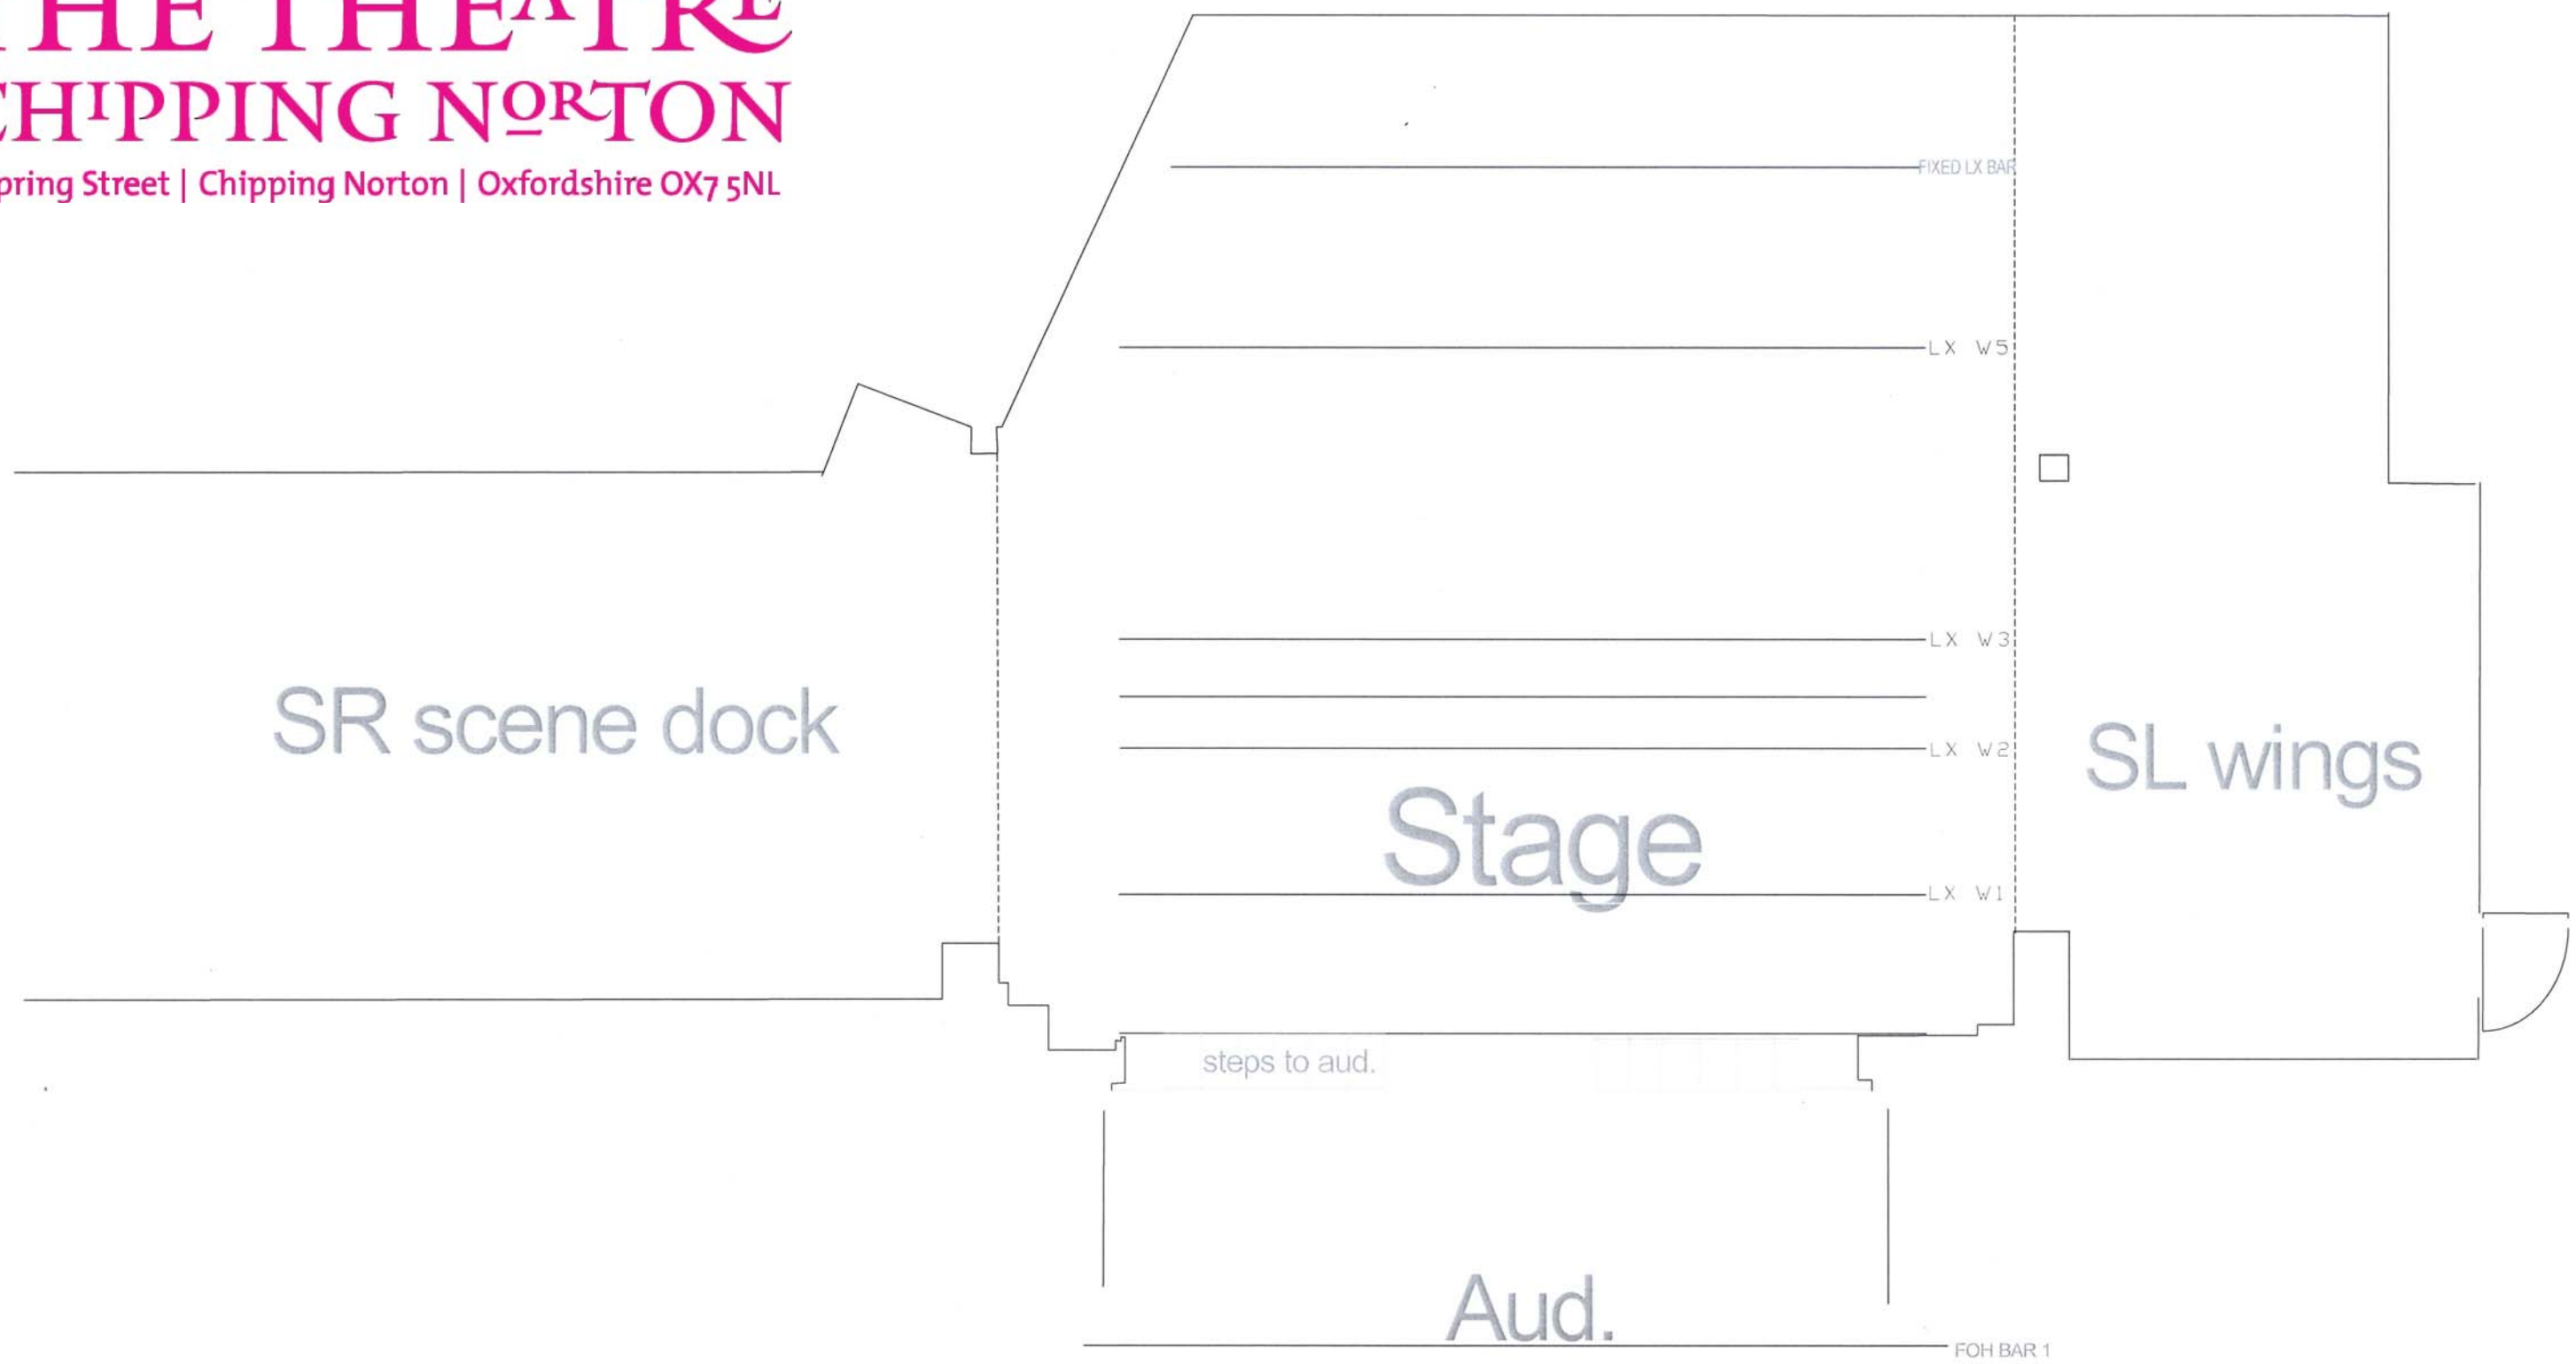

# THE THEATRE CHIPPING NORTON

2 Spring Street | Chipping Norton | Oxfordshire OX7 5NL

Scale 1:50