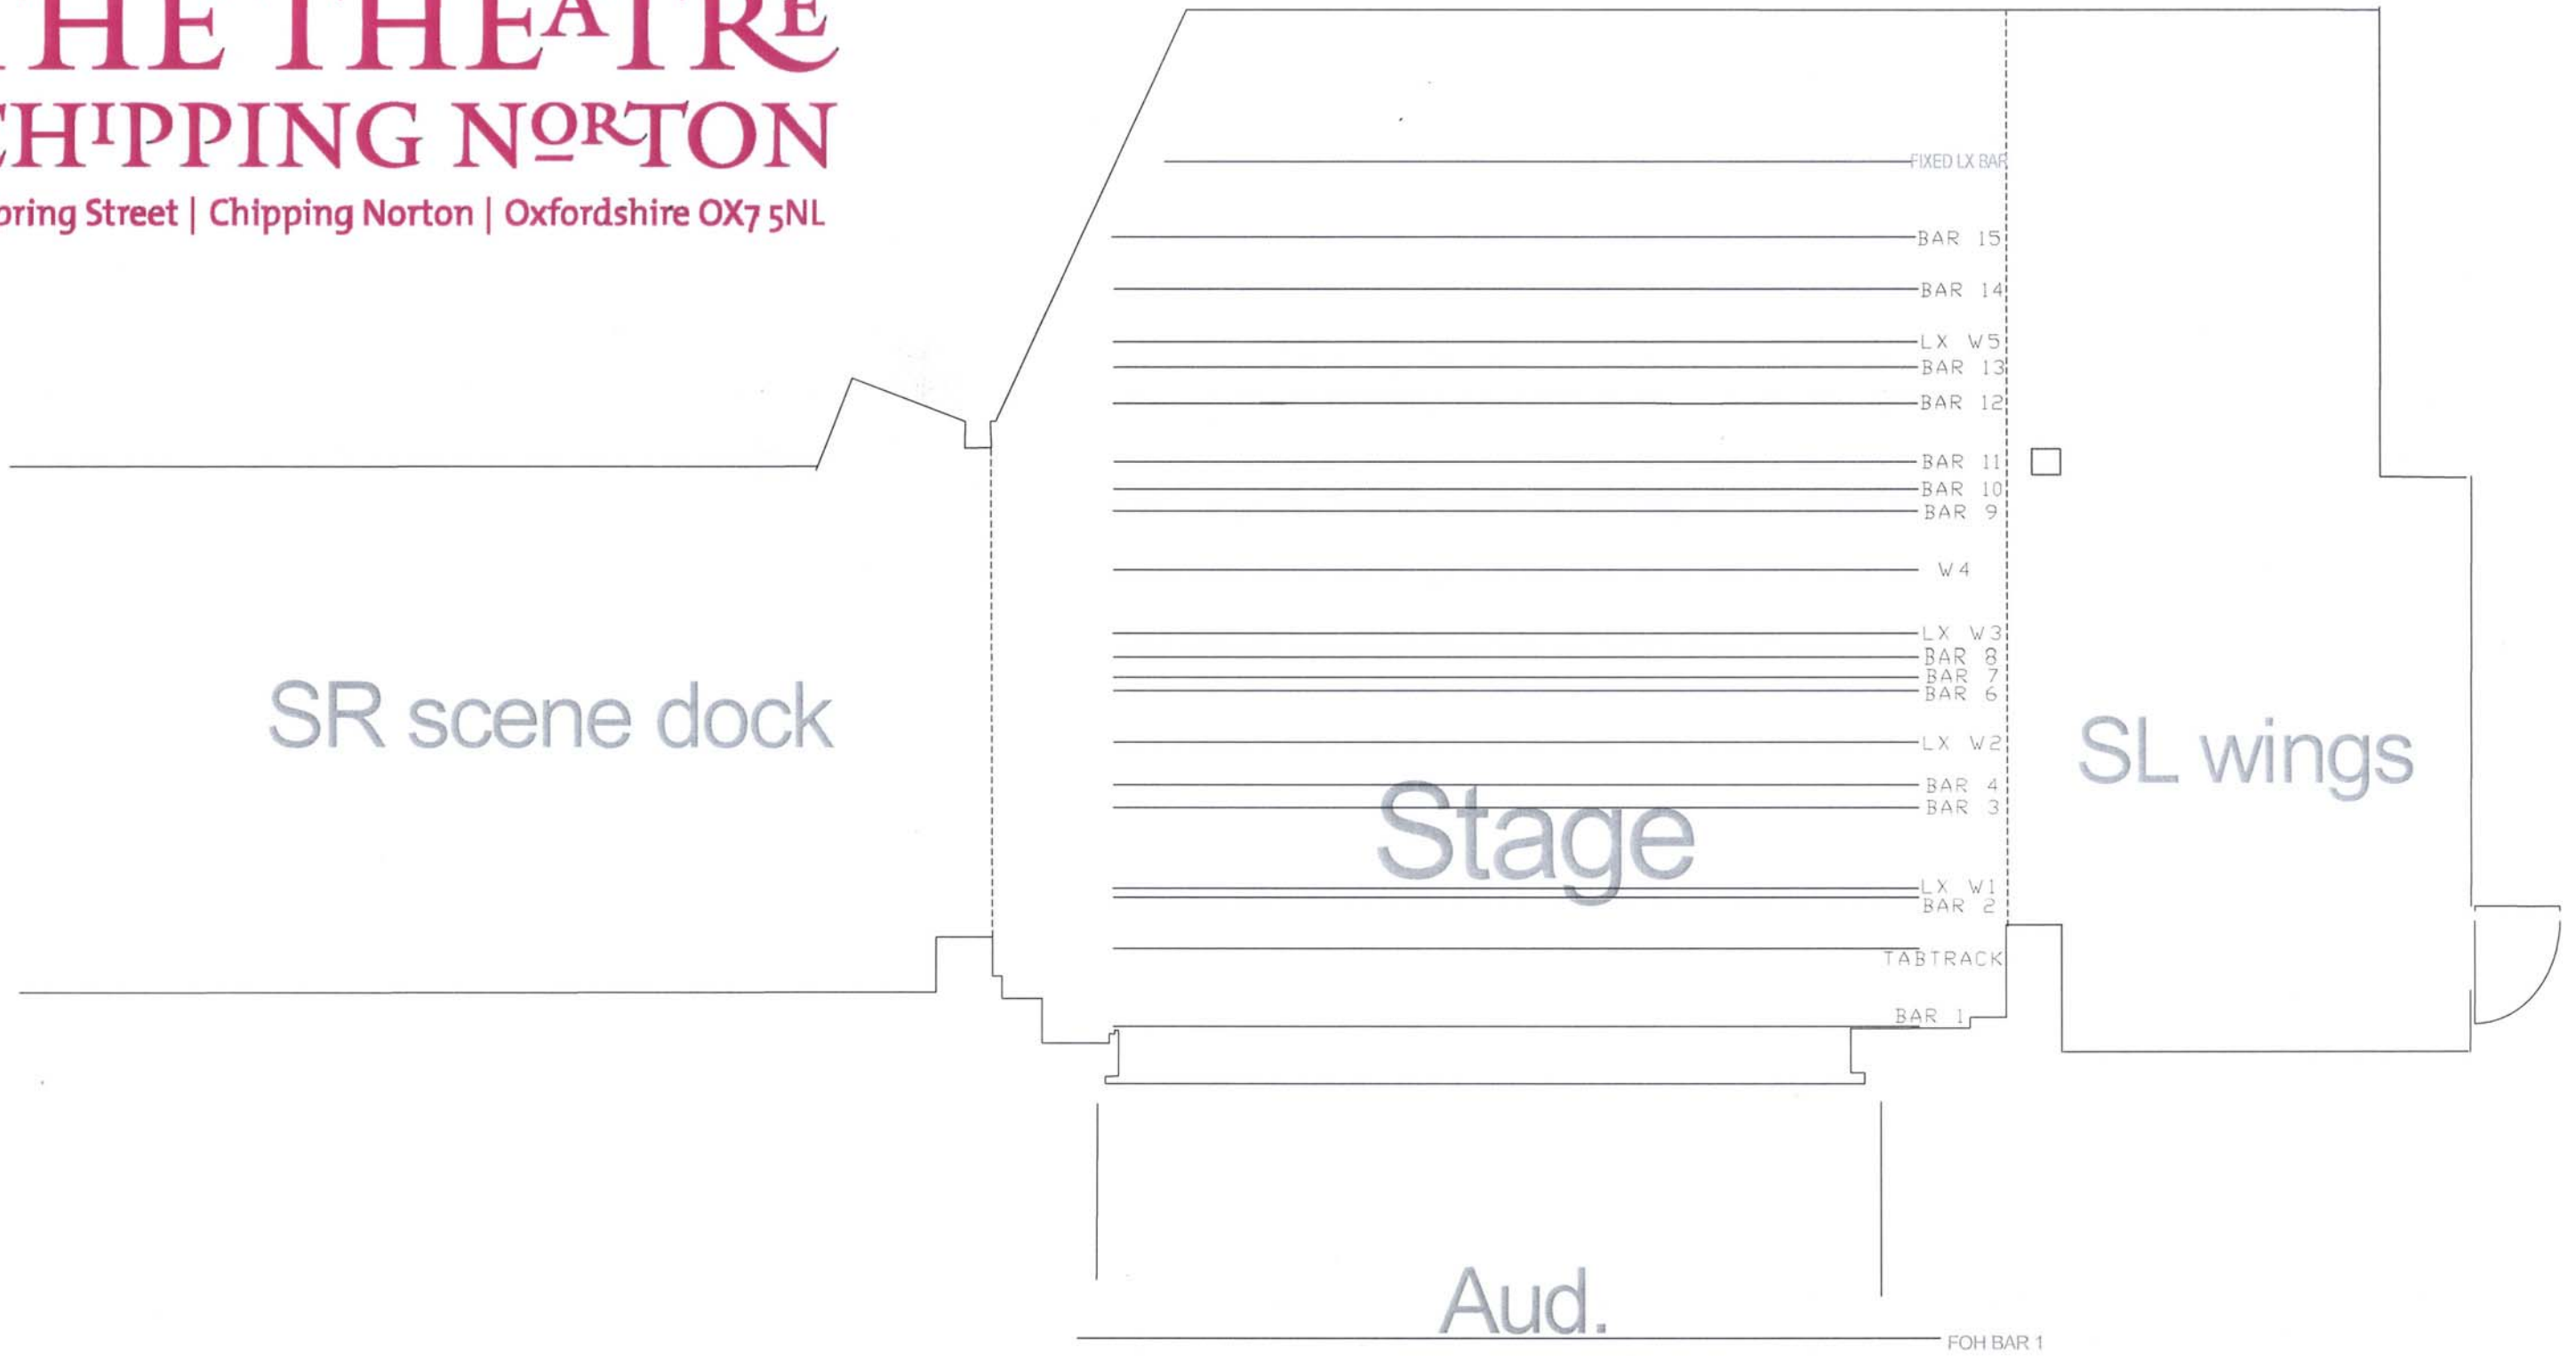

THE THEATRE CHIPPING NORTON

2 Spring Street | Chipping Norton | Oxfordshire OX7 5NL

House bars & LX
Scale 1:50

FOH BAR 2